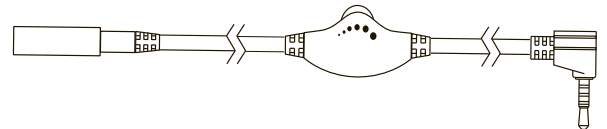

CM-SS42

Tiny Snake Mini Camera

Feature

- * **Miniature size so camera is easily hidden.**
- * **Camera records with high resolution and consumes low power, CMOS camera captures images with crystal clear picture quality.**
- * **Complete power and cable accessories kit to apply in various application.**
- * **Close range observation with 720X525 or 720X625 resolution.**
- * **Standard audio and video analog output, compatible with common AV devices.**

Specification

Item Number	CM-SS42
Video System	NTSC & PAL
Resolution	NTSC: 720 X 525 & PAL: 720 X 625
Resolution (TV lines)	480 TV Lines
Image Sensor	CMOS 1/18 inch
S/N Ratio	38 dB
Sensitivity	4V(Lux.sec)
Video Output	1.0 Vp-p
Lens F/No	2.8
Depth of Field	1-10cm
Focal Lens	0.99 mm
Angle of View	60°± 2°
Power Supply Voltage	DC 5V
Power Supply Current	110 mA
Pixel Size	2.5µm x 2.5µm
Light Source	4 LED
Lens Diameter	5 mm
Weight	20g